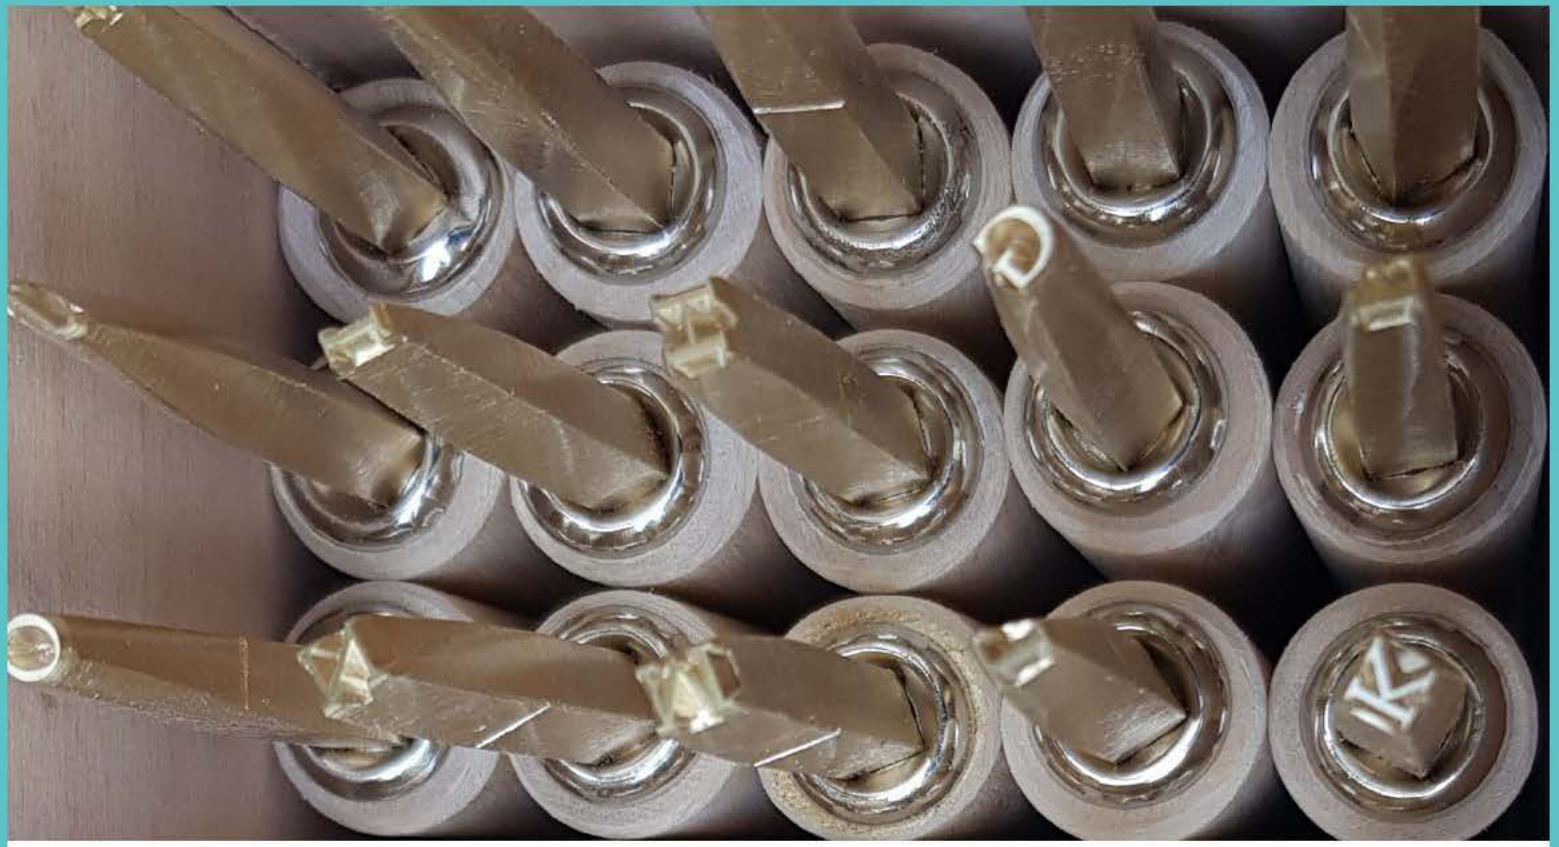

Book Bindesigns

Creative engraving

BY KEVIN
NOAKES